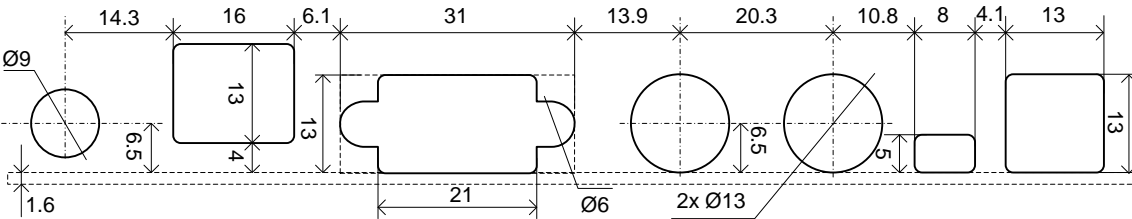

P332 Module Mechanical Data

All dimensions are in [mm].
The LCD is optional.

LED-H/L B/L

	High	Low
H1	13.2	12.1
H2	8.6	7.5

EL or NO B/L