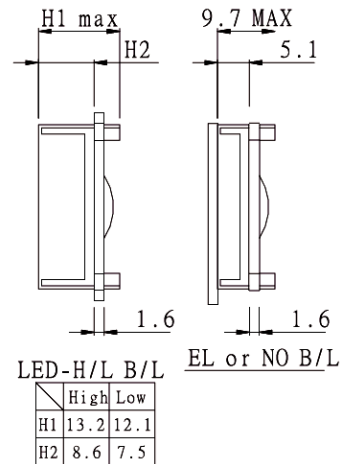

P332 Module Mechanical Data

All dimensions are in [mm].
The LCD is optional.

LED-H/L B/L

	High	Low
H1	13.2	12.1
H2	8.6	7.5

EL or NO B/L