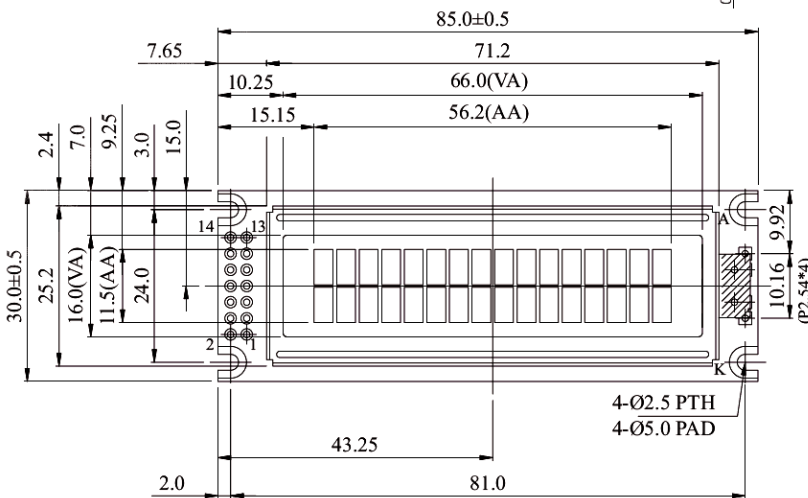

P332 Module Mechanical Data

All dimensions are in [mm].
The LCD is optional.

LED-H/L B/L

	High	Low
H1	13.2	12.1
H2	8.6	7.5

EL or NO B/L