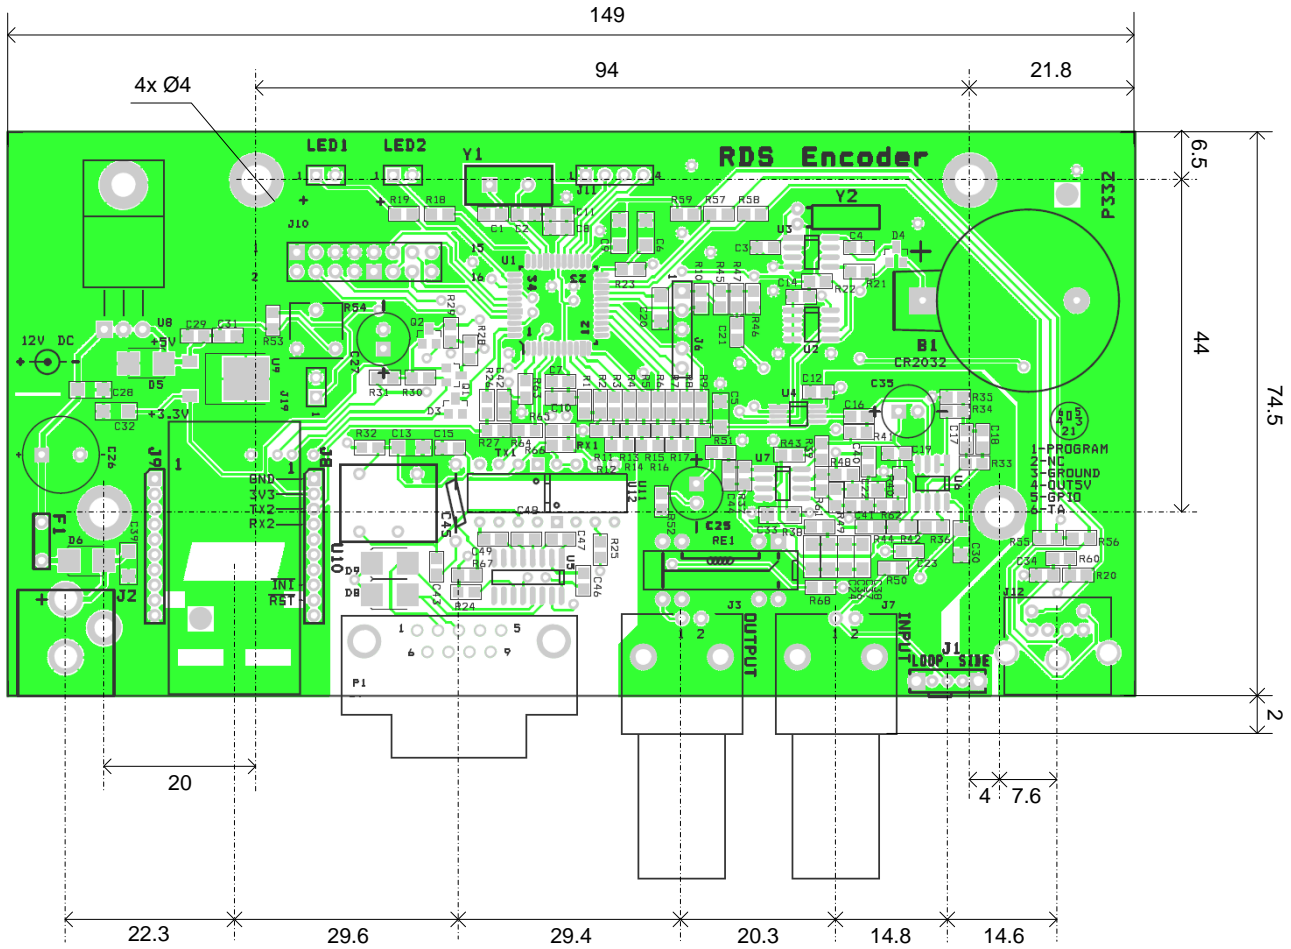

P332 Module Mechanical Data

All dimensions are in [mm].
The LCD is optional.

LED-H/L B/L

	High	Low
H1	13.2	12.1
H2	8.6	7.5

EL or NO B/L