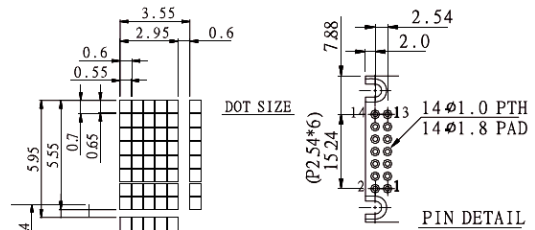

P332 Module Mechanical Data

All dimensions are in [mm].
The LCD is optional.

LED-H/L B/L

	High	Low
H1	13.2	12.1
H2	8.6	7.5

EL or NO B/L