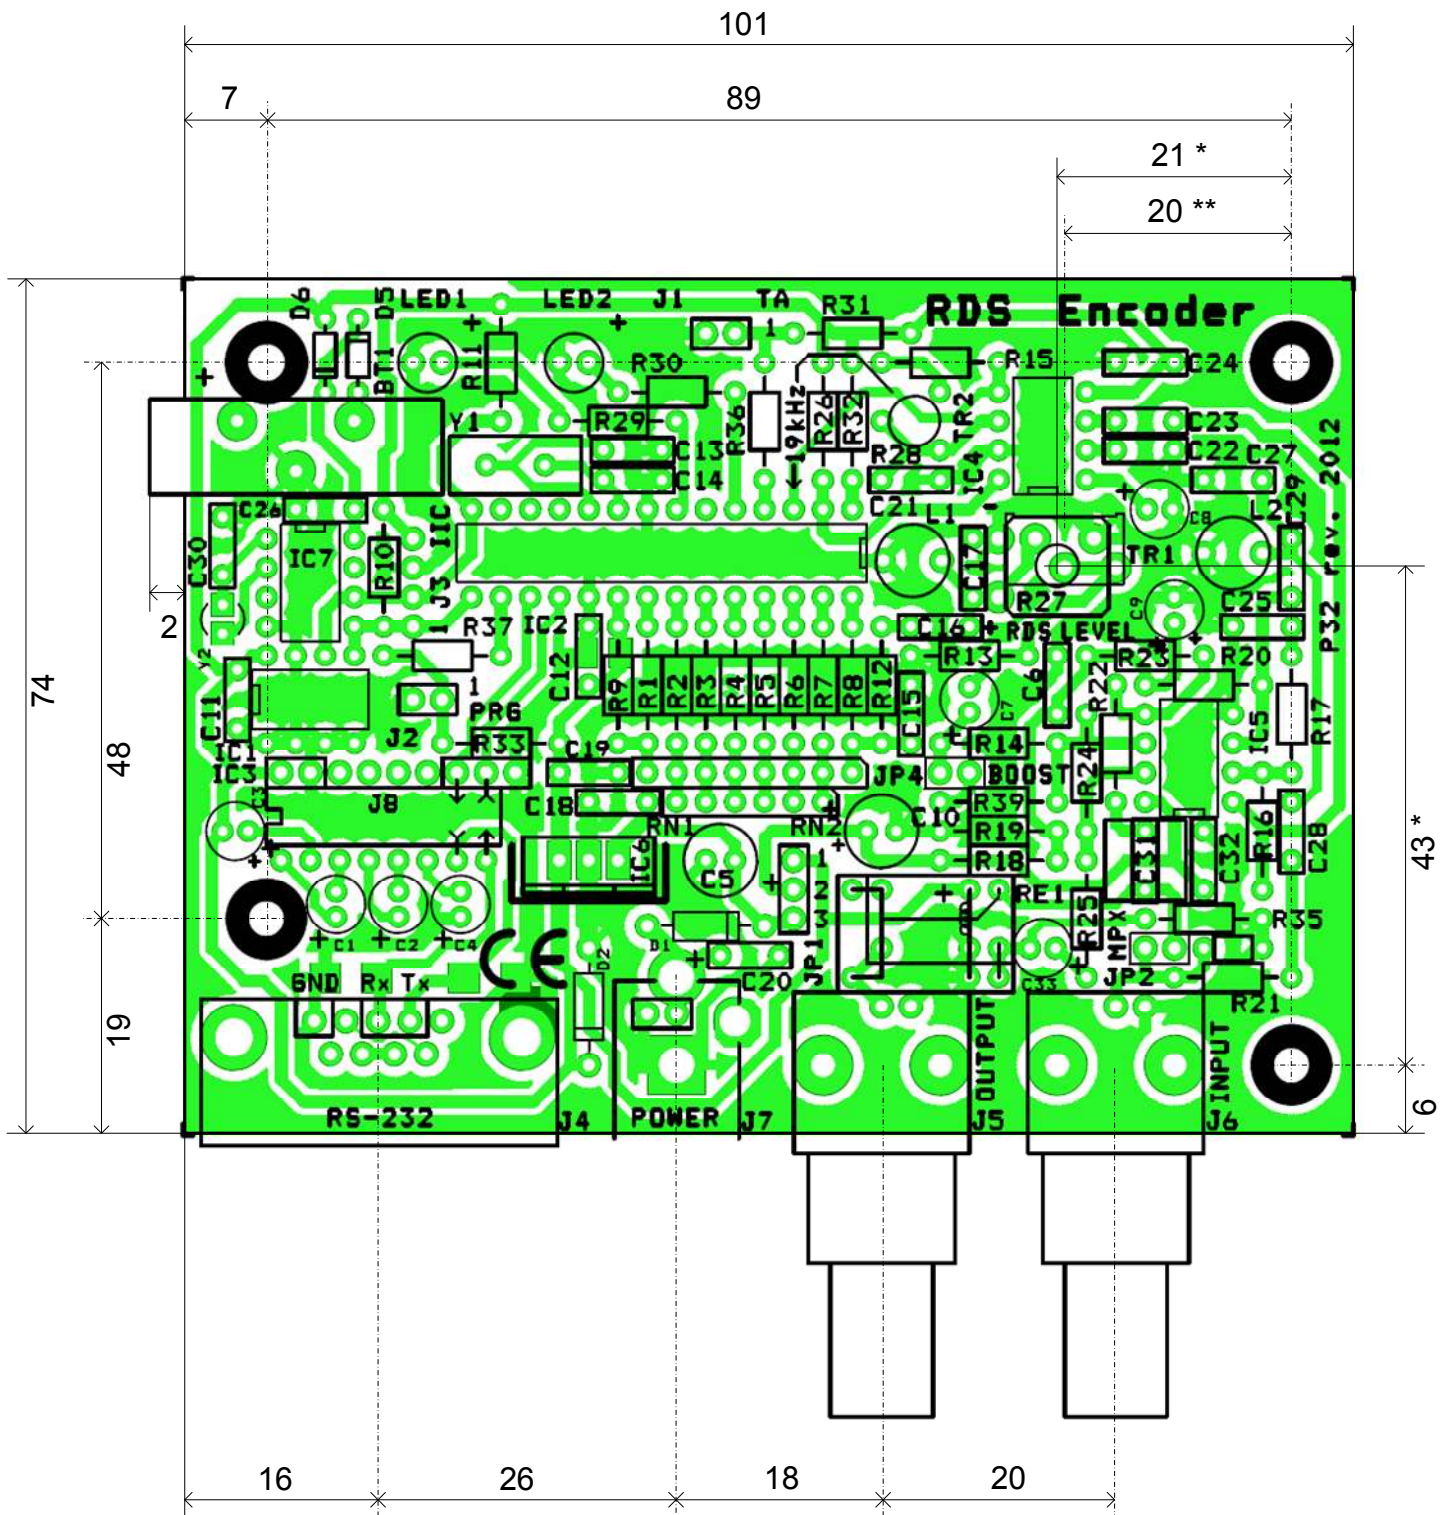

PIRA32 Module Mechanical Data

* RDS level trimmer placed horizontally (top side or bottom side control)

** RDS level trimmer placed vertically (front panel control)

All dimensions are in [mm]