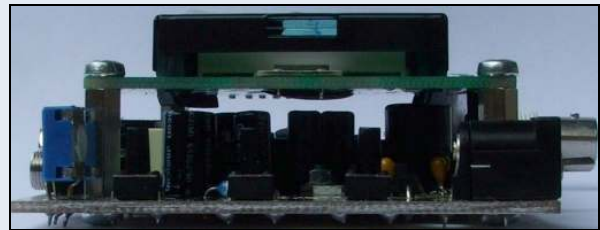

**PIRA75  
layout data**

Board dimensions: 139 x 72

All dimensions are in mm.

Front:

All dimensions are in [mm]

Rear:

Design stage layout. Real layout may differ.

Box dimensions: 220 x 80 x 39