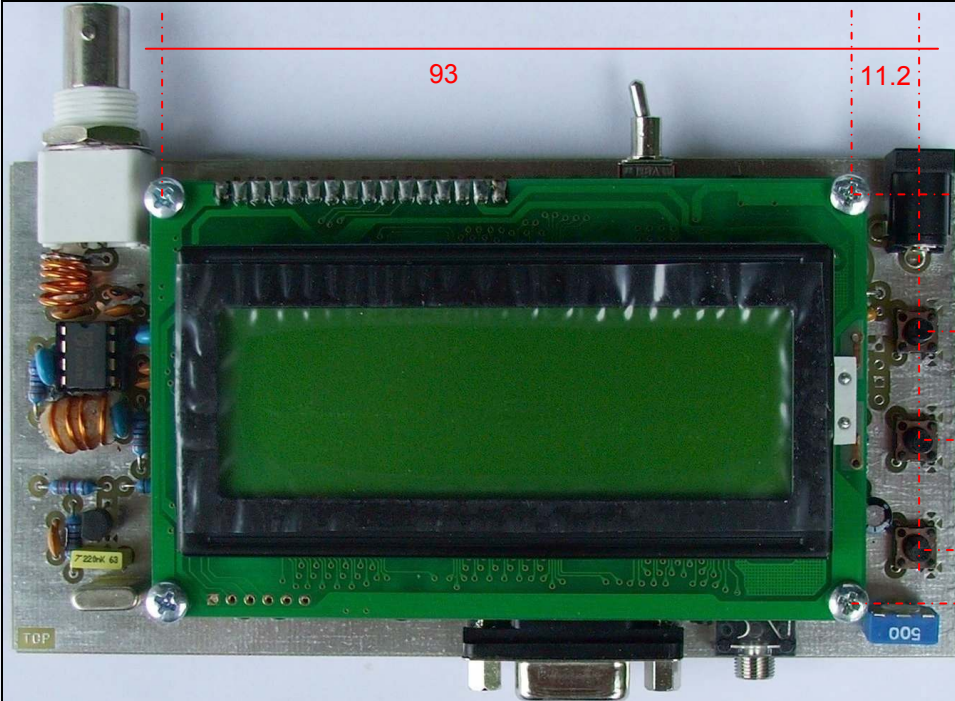

**PIRA75  
layout data**

Board dimensions: 139 x 72

All dimensions are in mm.

Front:

All dimensions are in [mm]

Rear:

Design stage layout. Real layout may differ.

Box dimensions: 220 x 80 x 39