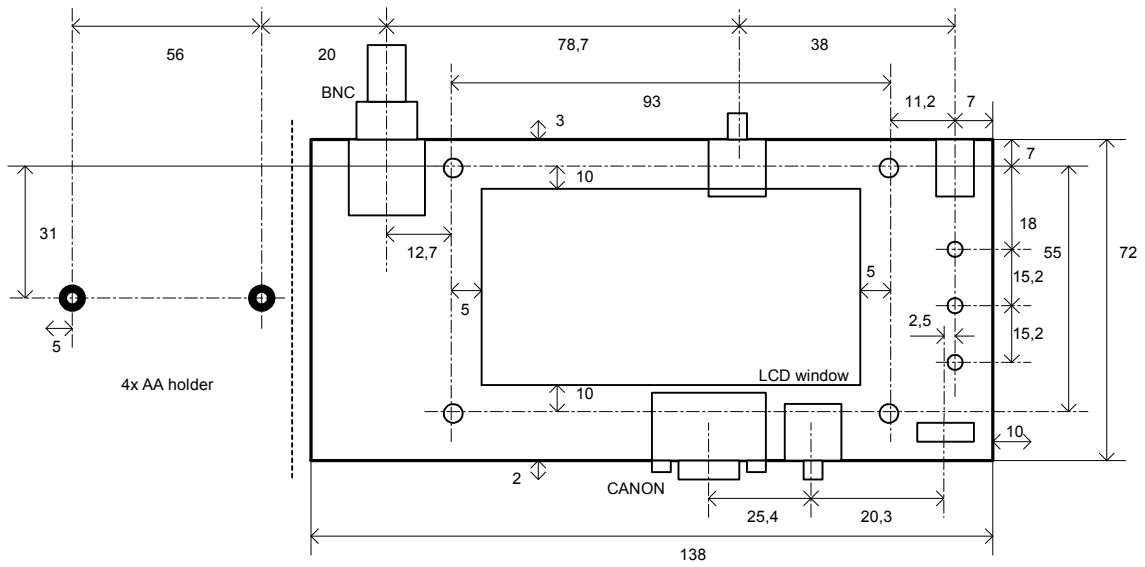

**PIRA75  
layout data**

Board dimensions: 139 x 72

All dimensions are in mm.

Front:

All dimensions are in [mm]

Rear:

Design stage layout. Real layout may differ.

Box dimensions: 220 x 80 x 39