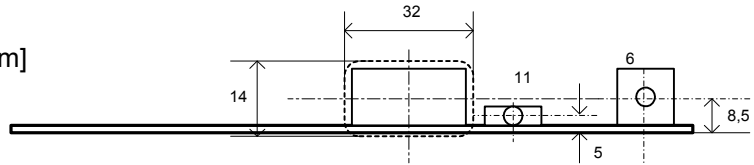

**PIRA75  
layout data**

Board dimensions: 139 x 72

All dimensions are in mm.

Front:

All dimensions are in [mm]

Rear:

Design stage layout. Real layout may differ.

Box dimensions: 220 x 80 x 39