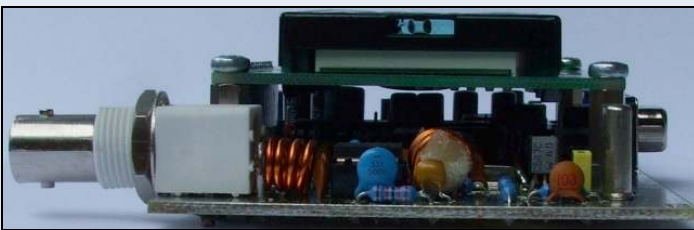

**PIRA75  
layout data**

Board dimensions: 139 x 72

All dimensions are in mm.

Front:

All dimensions are in [mm]

Rear:

Design stage layout. Real layout may differ.

Box dimensions: 220 x 80 x 39