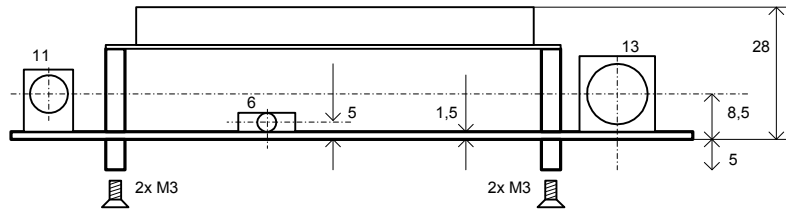

**PIRA75  
layout data**

Board dimensions: 139 x 72

All dimensions are in mm.

Front:

All dimensions are in [mm]

Rear:

Design stage layout. Real layout may differ.

Box dimensions: 220 x 80 x 39