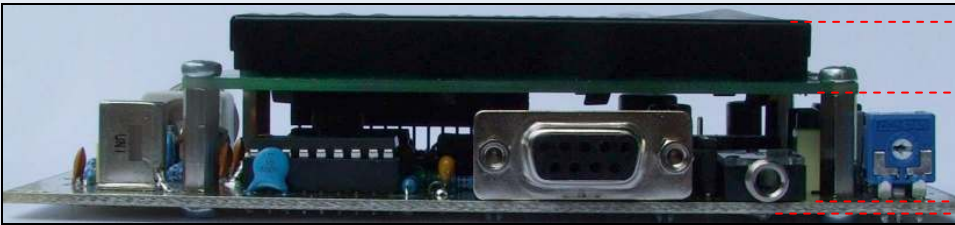

**PIRA75  
layout data**

Board dimensions: 139 x 72

All dimensions are in mm.

Front:

All dimensions are in [mm]

Rear:

Design stage layout. Real layout may differ.

Box dimensions: 220 x 80 x 39